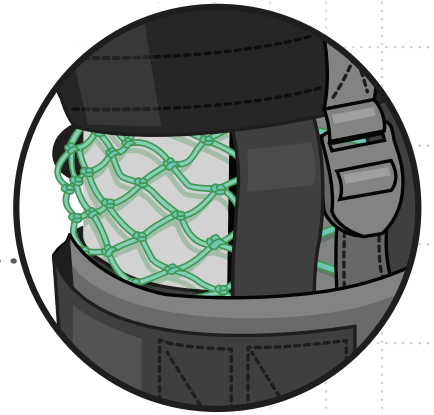

SUPERIOR PATIENT SECURITY & COMFORT

Promotes natural, uninhibited movements

Simple care and cleaning

3-stage safety carabiners for quick, easy attachment to the Vector spreader bar

Velcro straps close in the front for easy donning, doffing, and adjustment

Adjustable shoulder and leg straps

Comfortable leg cuffs allow a full range of motion

Patented netting technology securely grips the torso and prevents harness migration

VECTOR HARNESS