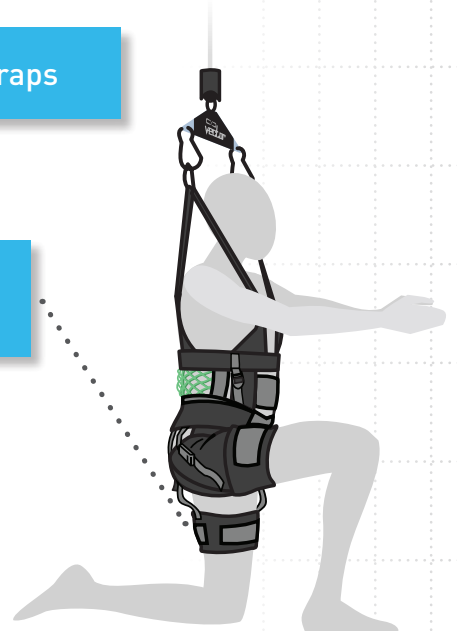

SUPERIOR PATIENT SECURITY & COMFORT

Promotes natural, uninhibited movements

Simple care and cleaning

3-stage safety carabiners for quick, easy attachment to the Vector spreader bar

Velcro straps close in the front for easy donning, doffing, and adjustment

Adjustable shoulder and leg straps

Comfortable leg cuffs allow a full range of motion

Patented netting technology securely grips the torso and prevents harness migration

VECTOR HARNESS